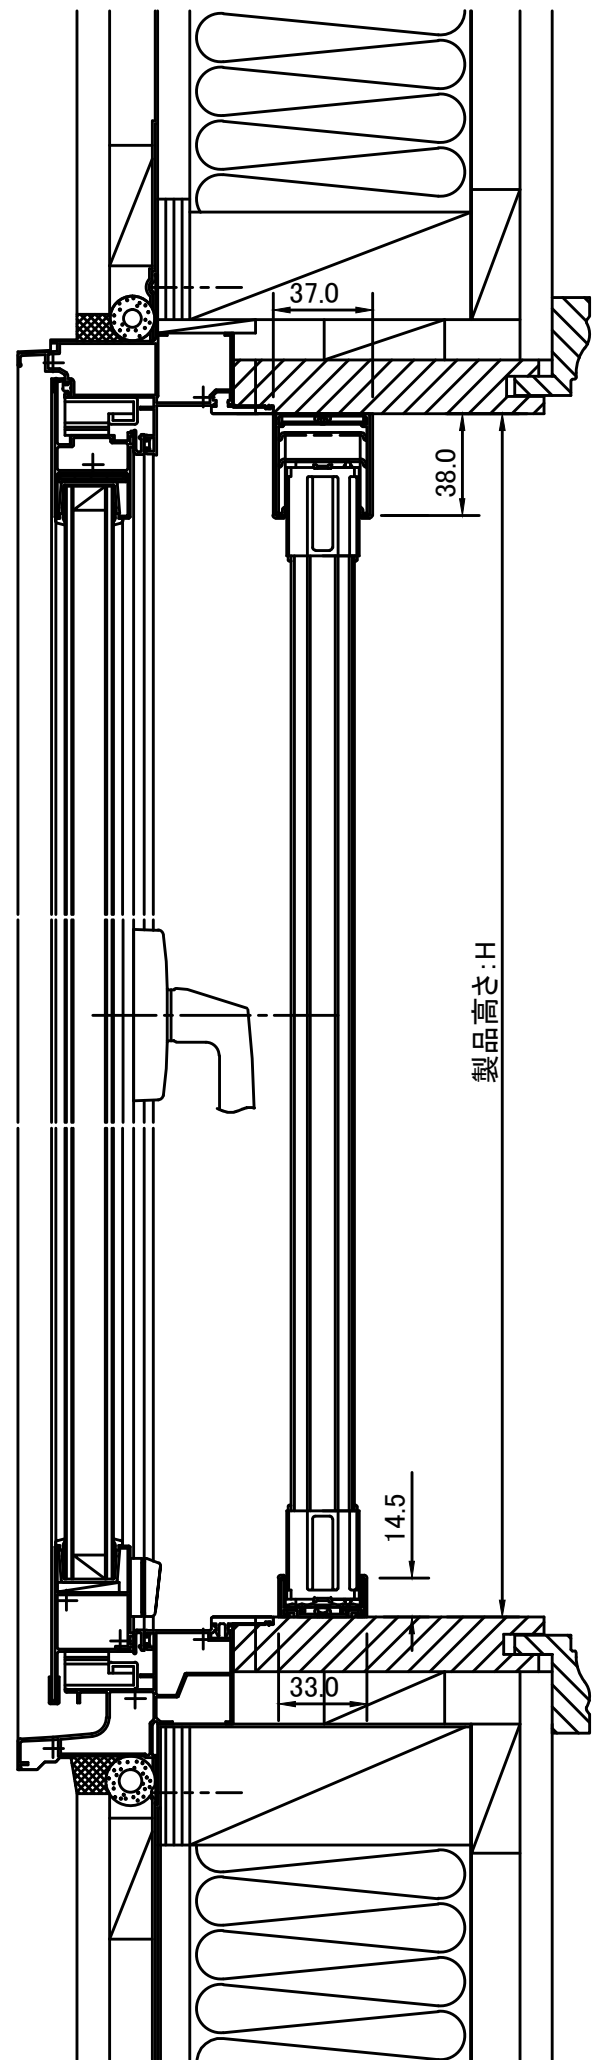

Metaco Pleat Net Side Fix (20mm)
Single door Longitudinal section

Cross section