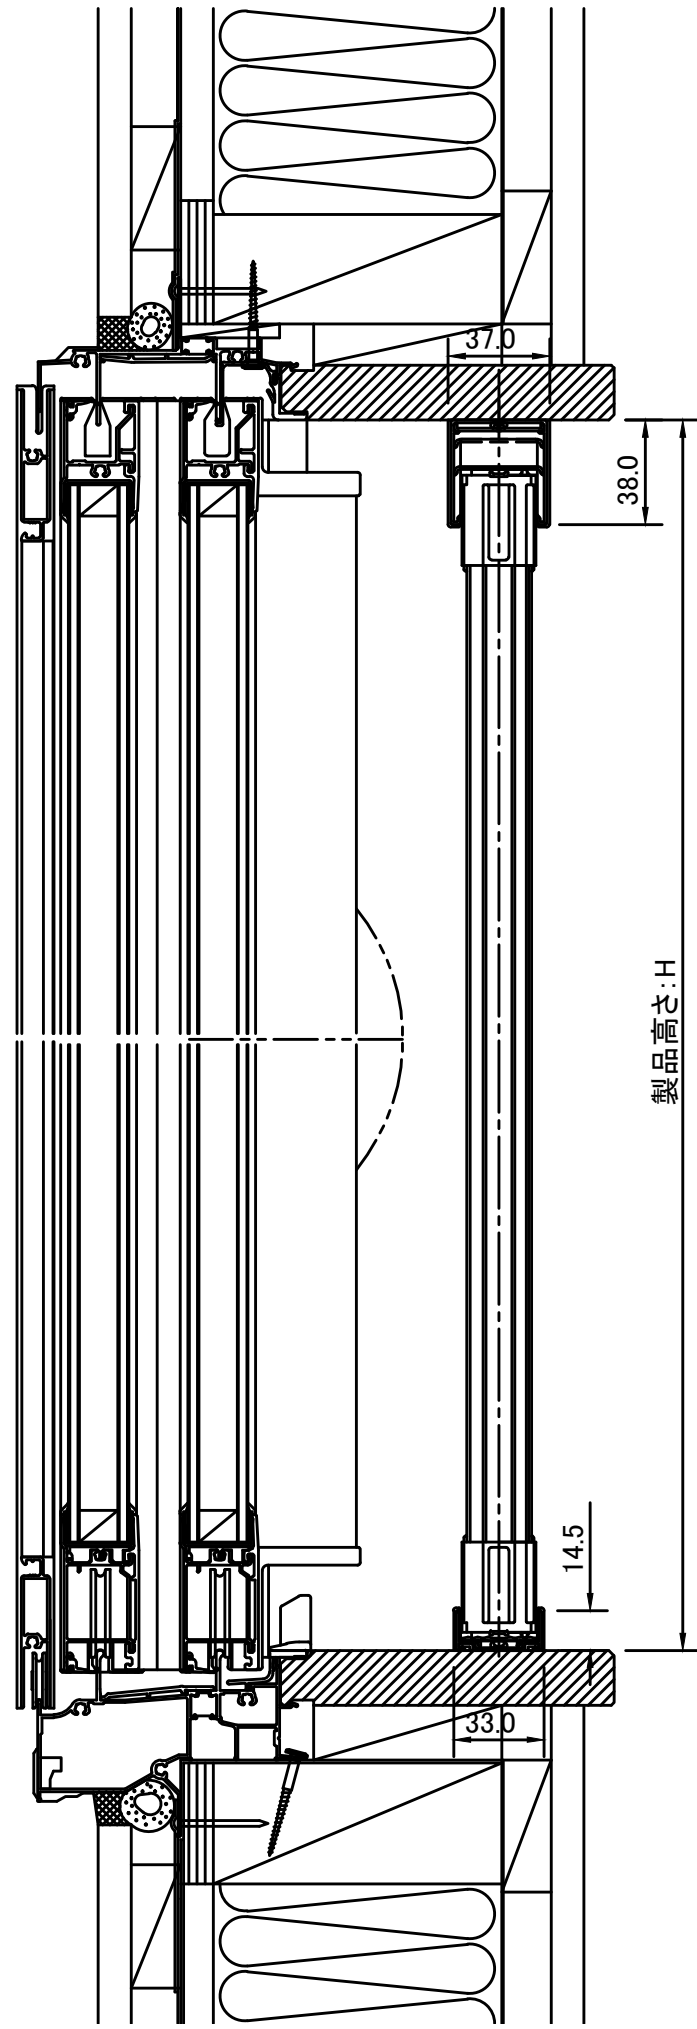

Metaco Pleat Net Side Fix20mm  
Double door Longitudinal section

Cross section