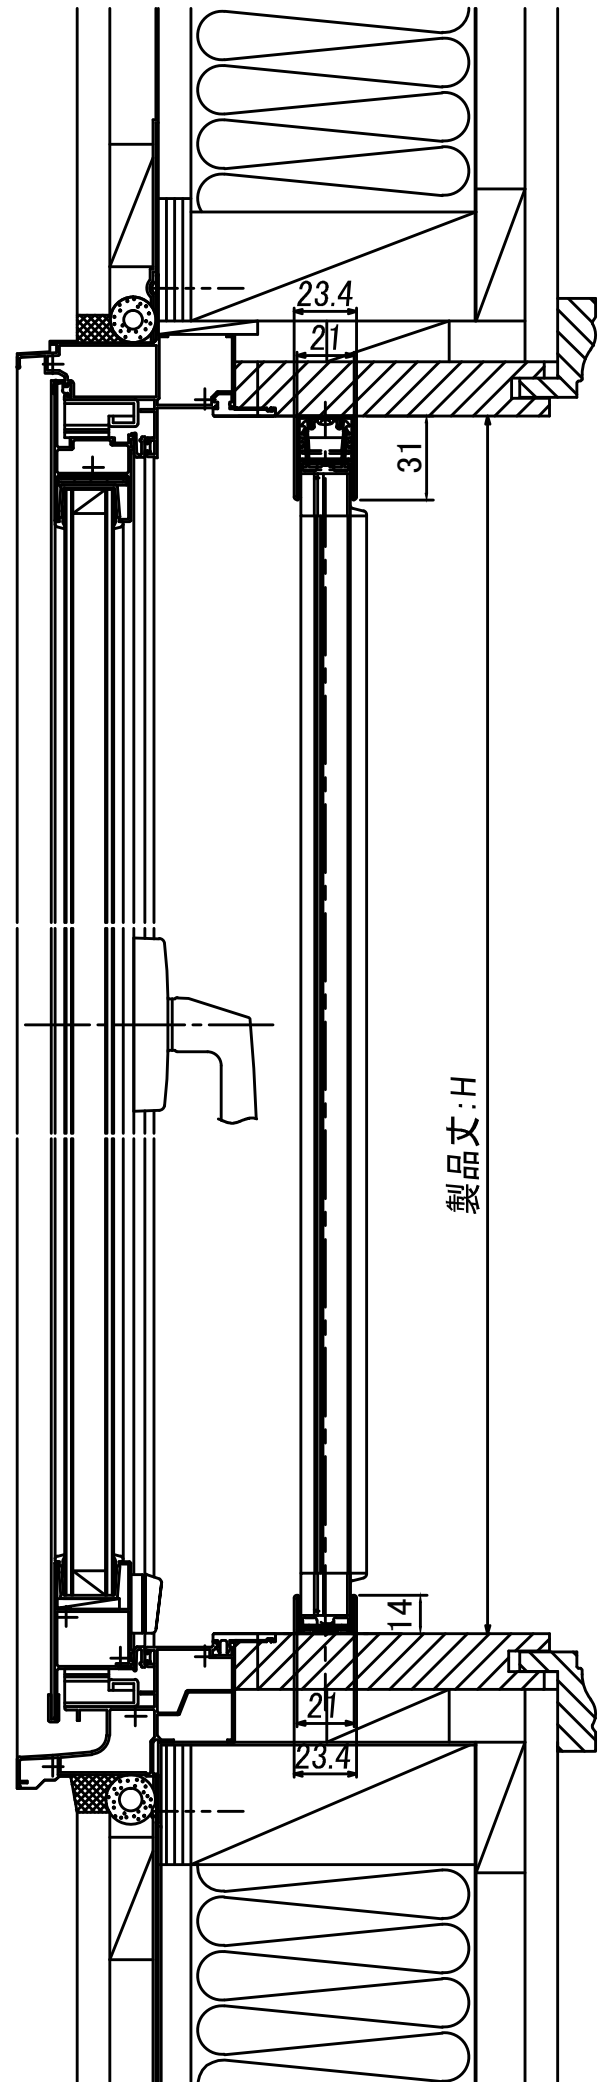

Metaco Pleat Net Side Fix (15mm)
Single door Longitudinal section

Cross section