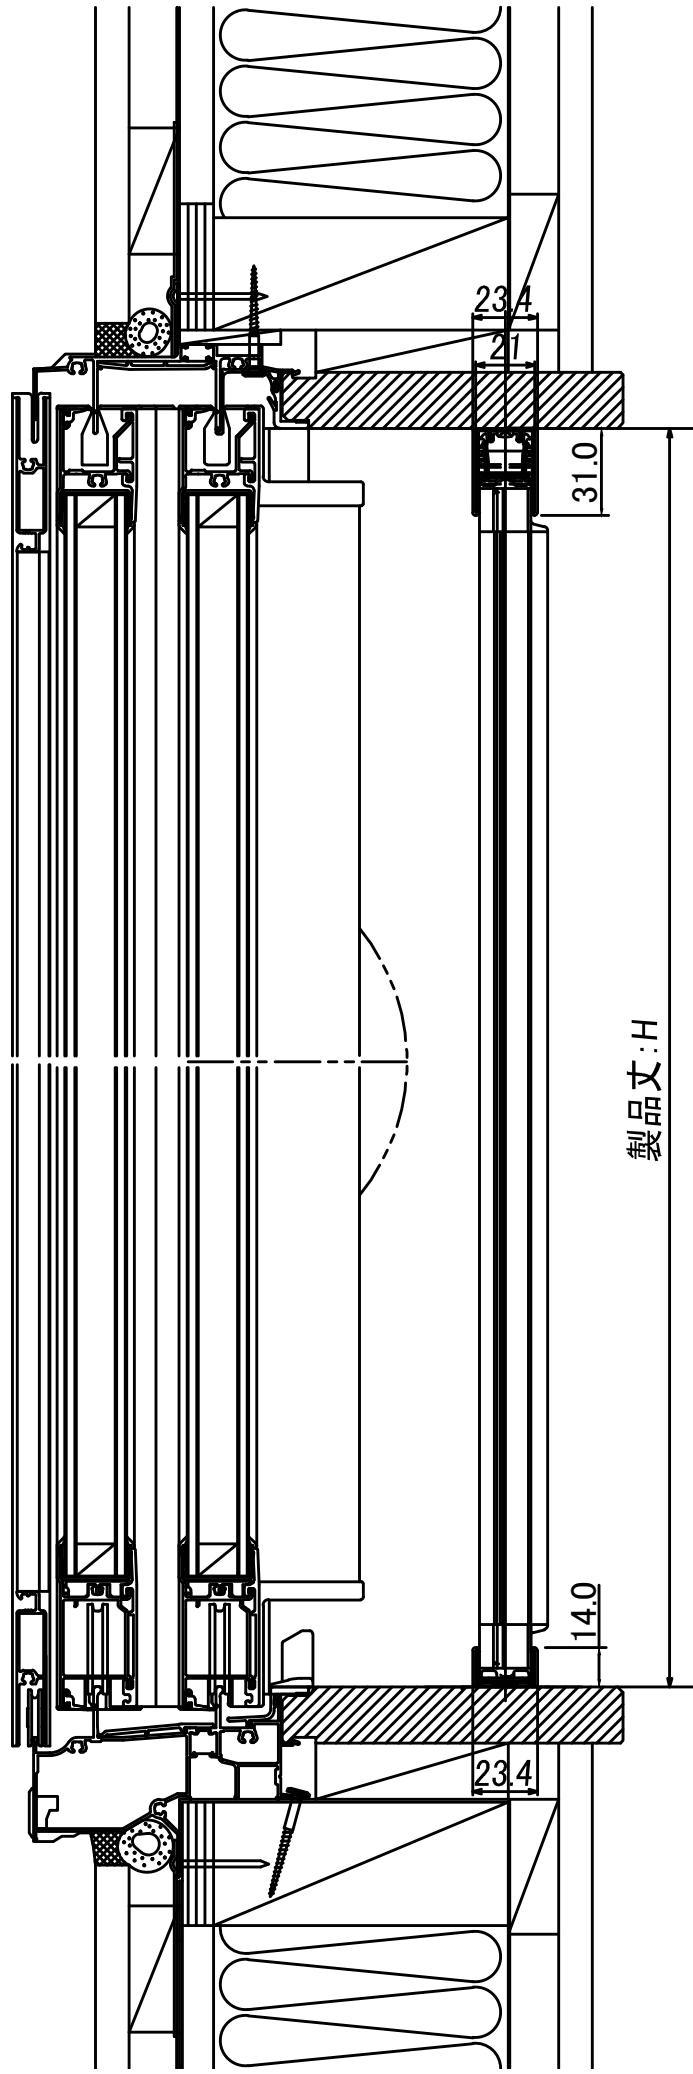

Metaco Pleat Net Side Fix15mm
Double door Longitudinal section

Cross section